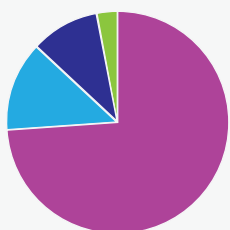

You can sponsor your home team.

Como Roller Derby is recognized as a member league of the Women's Flat Track Derby Association (WFTDA) and a registered 501(c)(3) not-for-profit in Missouri. **Donations are tax-deductible.**

Choose a support level or create a custom package.

	THE APEX	LEAD JAMMER	PIVOT
INVESTMENT	$1,000	$500	$250
PRINT AND DISPLAY BANNER	Large, Trackside	Regular, Trackside	11x17 Poster, Trackside
PROGRAM AD	Full-page	Half-page	Quarter-page
HOME GAME ANNOUNCER SHOUTOUTS	6 mentions	4 mentions	2 mentions
COMPLIMENTARY TICKETS	8 to each home game	4 to each home game	4 to each home game
ONLINE PRESENCE	Website and social media posts	Website and social media posts	Social media posts

Our roots are in Mid-Missouri.

CMRD members reside in

Boone County 74%
Cole 13%
Callaway 10%
Knox 3%