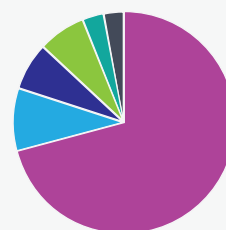

We are a team of volunteers.

Our league comprises

skaters 71%
non-skating officials 9%
event volunteers 7%
skating officials 7%
committee volunteers 3%
coaches 3%